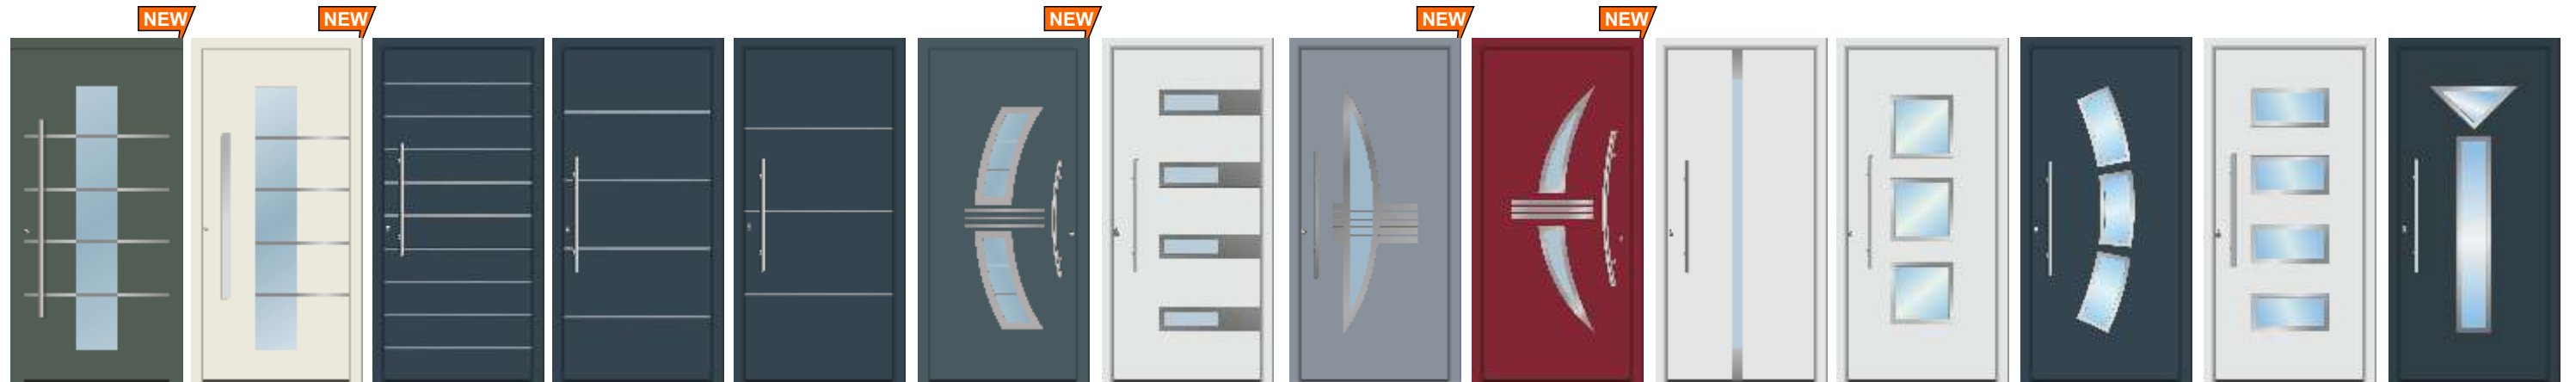

1150 1155 1160 1165 1170 1175 1180 1185 1190 1195 1280 1285 1290 1295

1300 1305 1641 1310 1315 1320 1325 1330 1335 1355 1360 1361 1362 1363