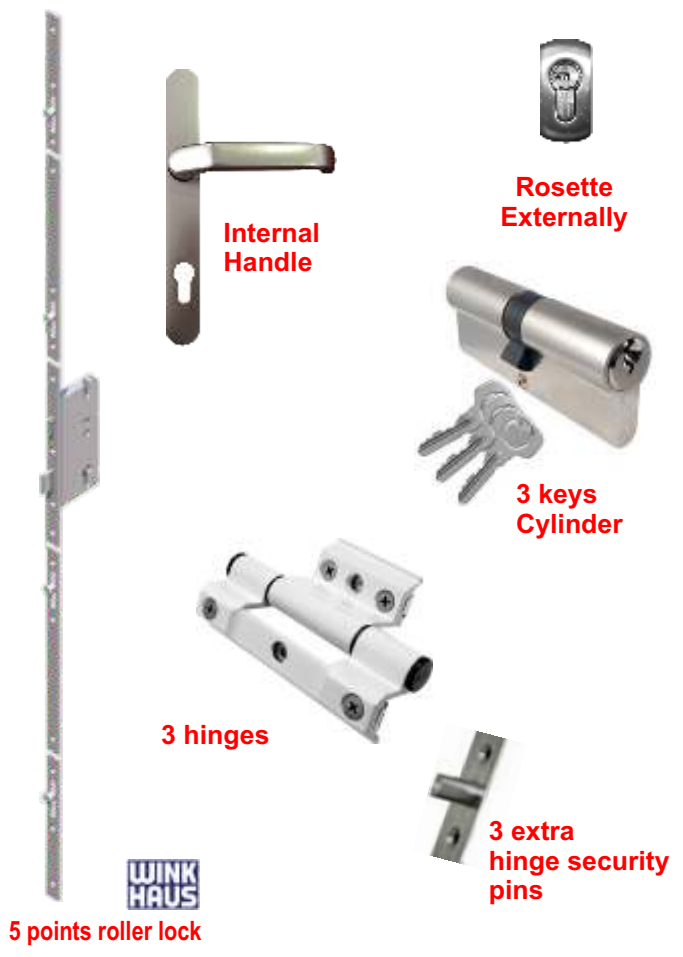

NEW Designs

Traditional Style

1125

1130

1140

TLS50 Door System

Features - Standard accessories

Thermal Coefficient $U_d = 1,4$

TLS 50 Smart

Profile dimensions (Frame+ Sash)	75 mm
Aluminium sheet thickness ext.	1,5 mm
Aluminium sheet thickness int.	1,5 mm
CNC Design internally	YES
INOX decoratives internally	NO
Panel thickness	50 mm
Minimum Door Height	1920 mm
Minimum Door Width	960 mm
Maximum Door Height	2200 mm
Maximum Door Width	1100 mm
Main Door Glass	Double / Triplex 3+3 4 mm
Sidelight or Skylight Glass	Double / Triplex 3+3 4 mm