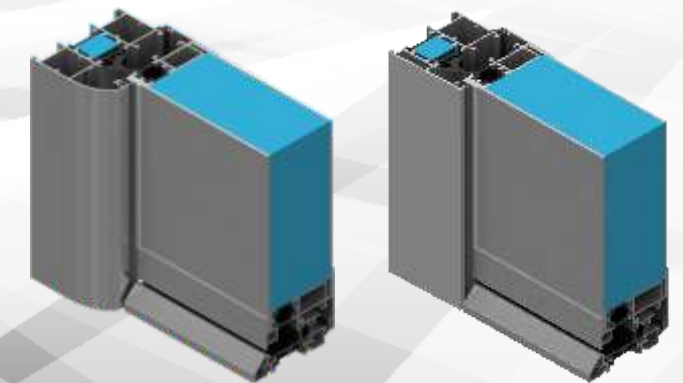

NEW Designs

Traditional Style

1125

1130

1140

TLS50 Door System

Features - Standard accessories

Thermal Coefficient $U_d = 1,4$

TLS 50 Smart

Profile dimensions (Frame+ Sash)	75 mm
Aluminium sheet thickness ext.	1,5 mm
Aluminium sheet thickness int.	1,5 mm
CNC Design internally	YES
INOX decoratives internally	NO
Panel thickness	50 mm
Minimum Door Height	1920 mm
Minimum Door Width	960 mm
Maximum Door Height	2200 mm
Maximum Door Width	1100 mm
Main Door Glass	Double / Triplex 3+3 4 mm
Sidelight or Skylight Glass	Double / Triplex 3+3 4 mm

TLS50

The smart door system

1150 1155 1160 1165 1170 1175 1180 1185 1190 1195 1280 1285 1290 1295

1300 1305 1641 1310 1315 1320 1325 1330 1335 1355 1360 1361 1362 1363

1364 1365 1366 1581 1591 1621 1631 1651 1654 1661 1671 1710 1712 1715