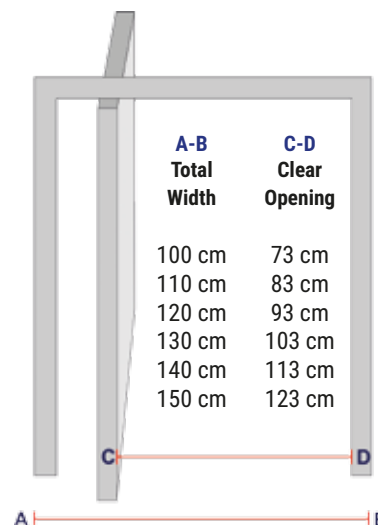

PIVOT Solution

Door System
Türsysteme
Sistema di porta
Système de porte

Profiles & Certificates // Profile und Zertificate Profili & Certificati // Profils et Certificats

Triple -Triplex Glazed
Triple Insulation
Triple Security

MAX 3

TEHNI triple/triplex glazing system

ISO MAX

Profile insulation to the MAX

Burglar Resistance

RC3

Thermal Transmittance (Ud)

0,76 W/(m².K)

Air Permeability

Class 3

Resistance to wind load

Class C3

Watertightness

Class 1A

Sound Insulation

31,0 (-1;-4) dB

MAX 1500 X 3000 mm
MIN 1000 X 2000 mm