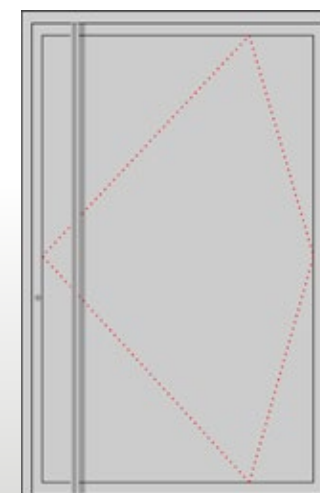

Burglar Resistance

RC3

Thermal Transmittance (Ud)

0,76 W/(m².K)

Air Permeability

Class 3

Resistance to wind load

Class C3

Watertightness

Class 1A

Sound Insulation

31,0 (-1;-4) dB