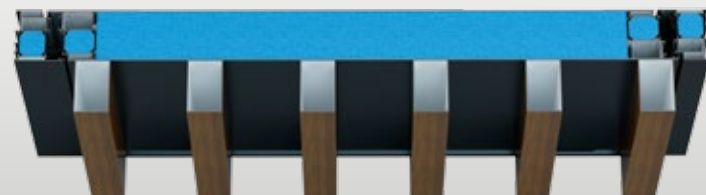

Seperate frame

Door with sidepanels

Separate frame **or**
Single Frame with the door
(max door height 220 cm)

Tube doors sections

20 X 20 mm - Codes 454-456-458-460

40 X 40 mm - Codes 462-464-465-466-468

60 X 15 mm - Codes 470-472-474